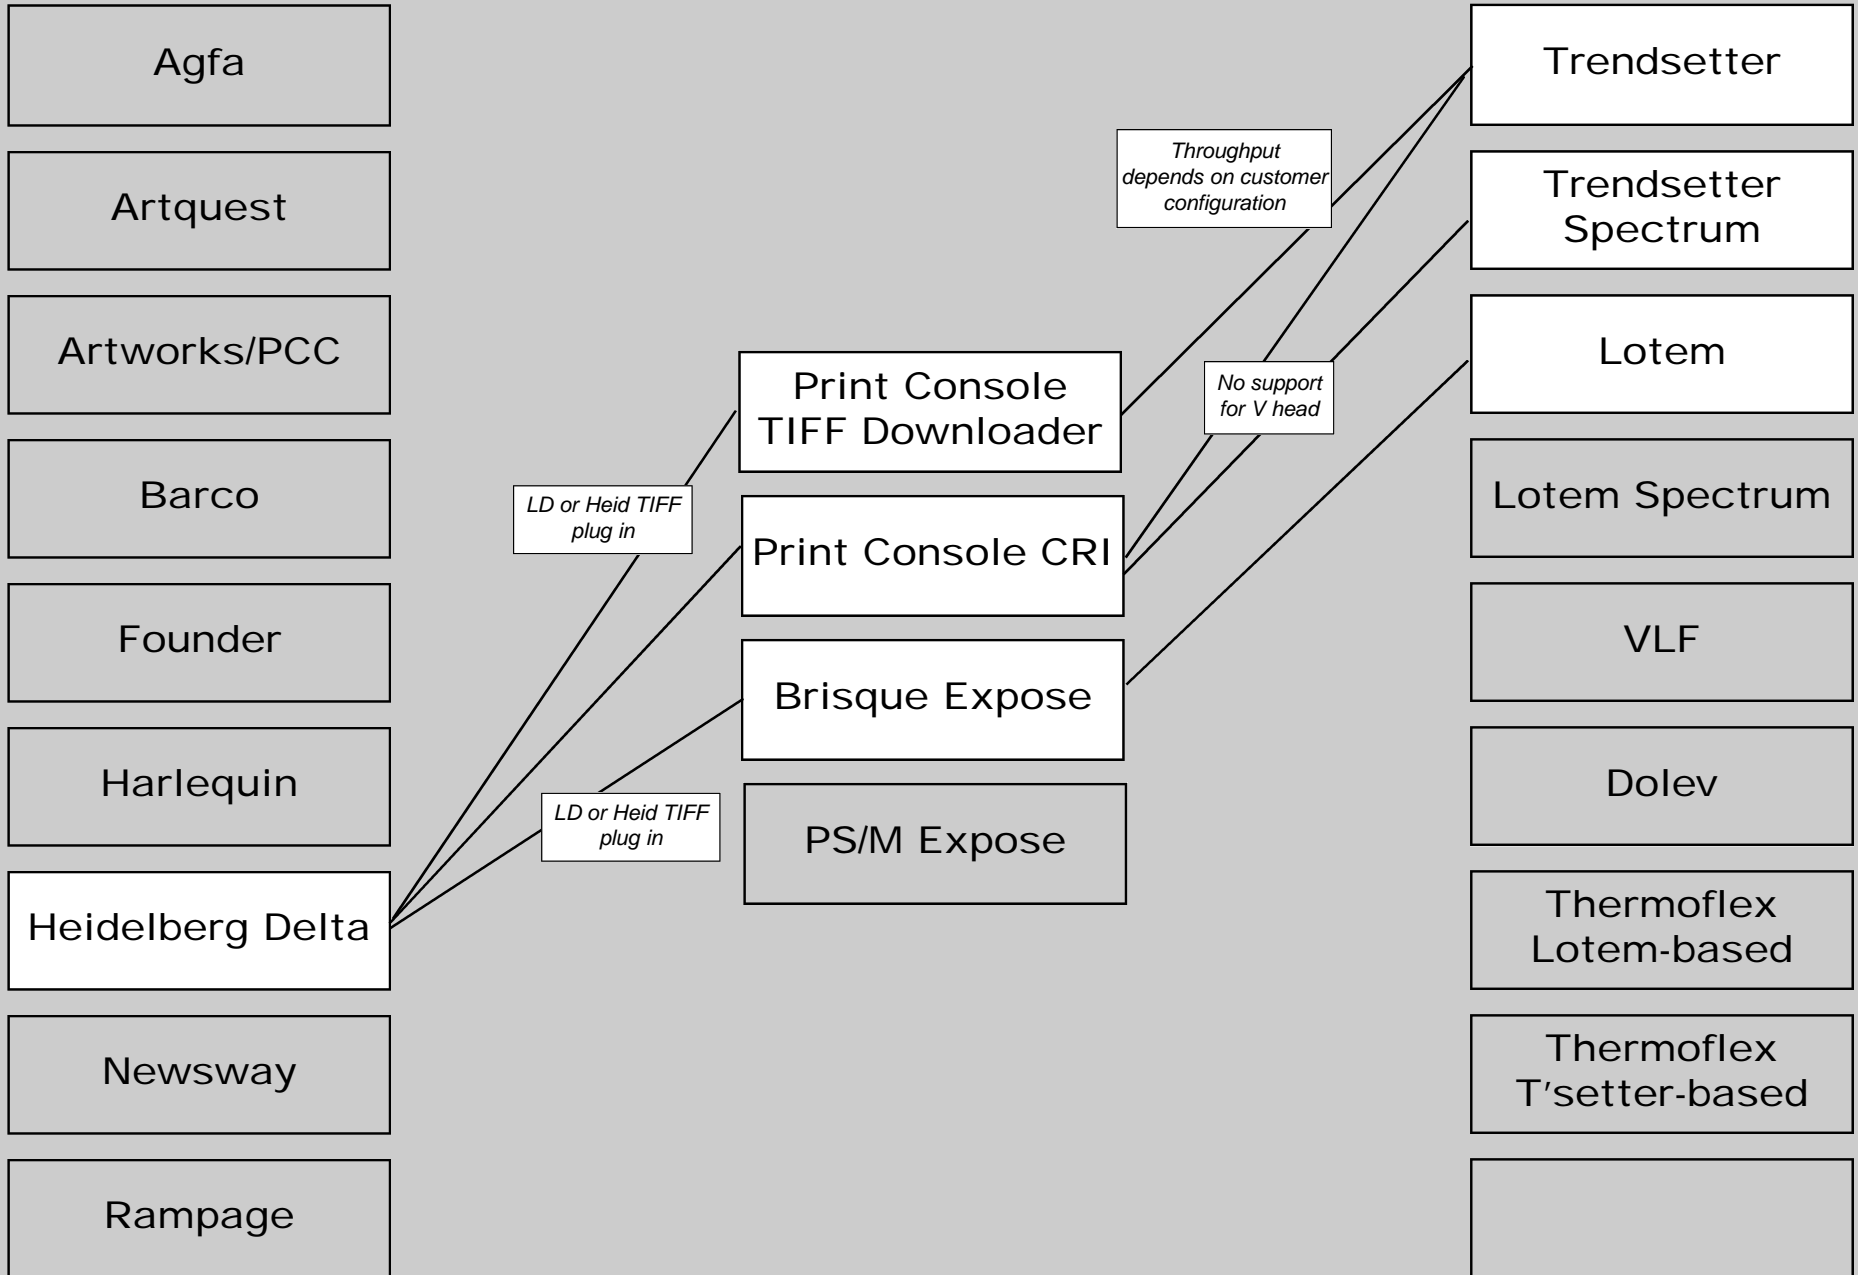

3rd party workflow to Output Devices

3rd party workflow to Output Devices

3rd party workflow to Output Devices

3rd party workflow to Output Devices

3rd party workflow to Output Devices

3rd party workflow to Output Devices

Harlequin refers to any Scriptworks RIP by Harlequin, including Allegro. Allegro has some advantages over third party RIPs.

3rd party workflow to Output Devices

3rd party workflow to Output Devices

3rd party workflow to Output Devices