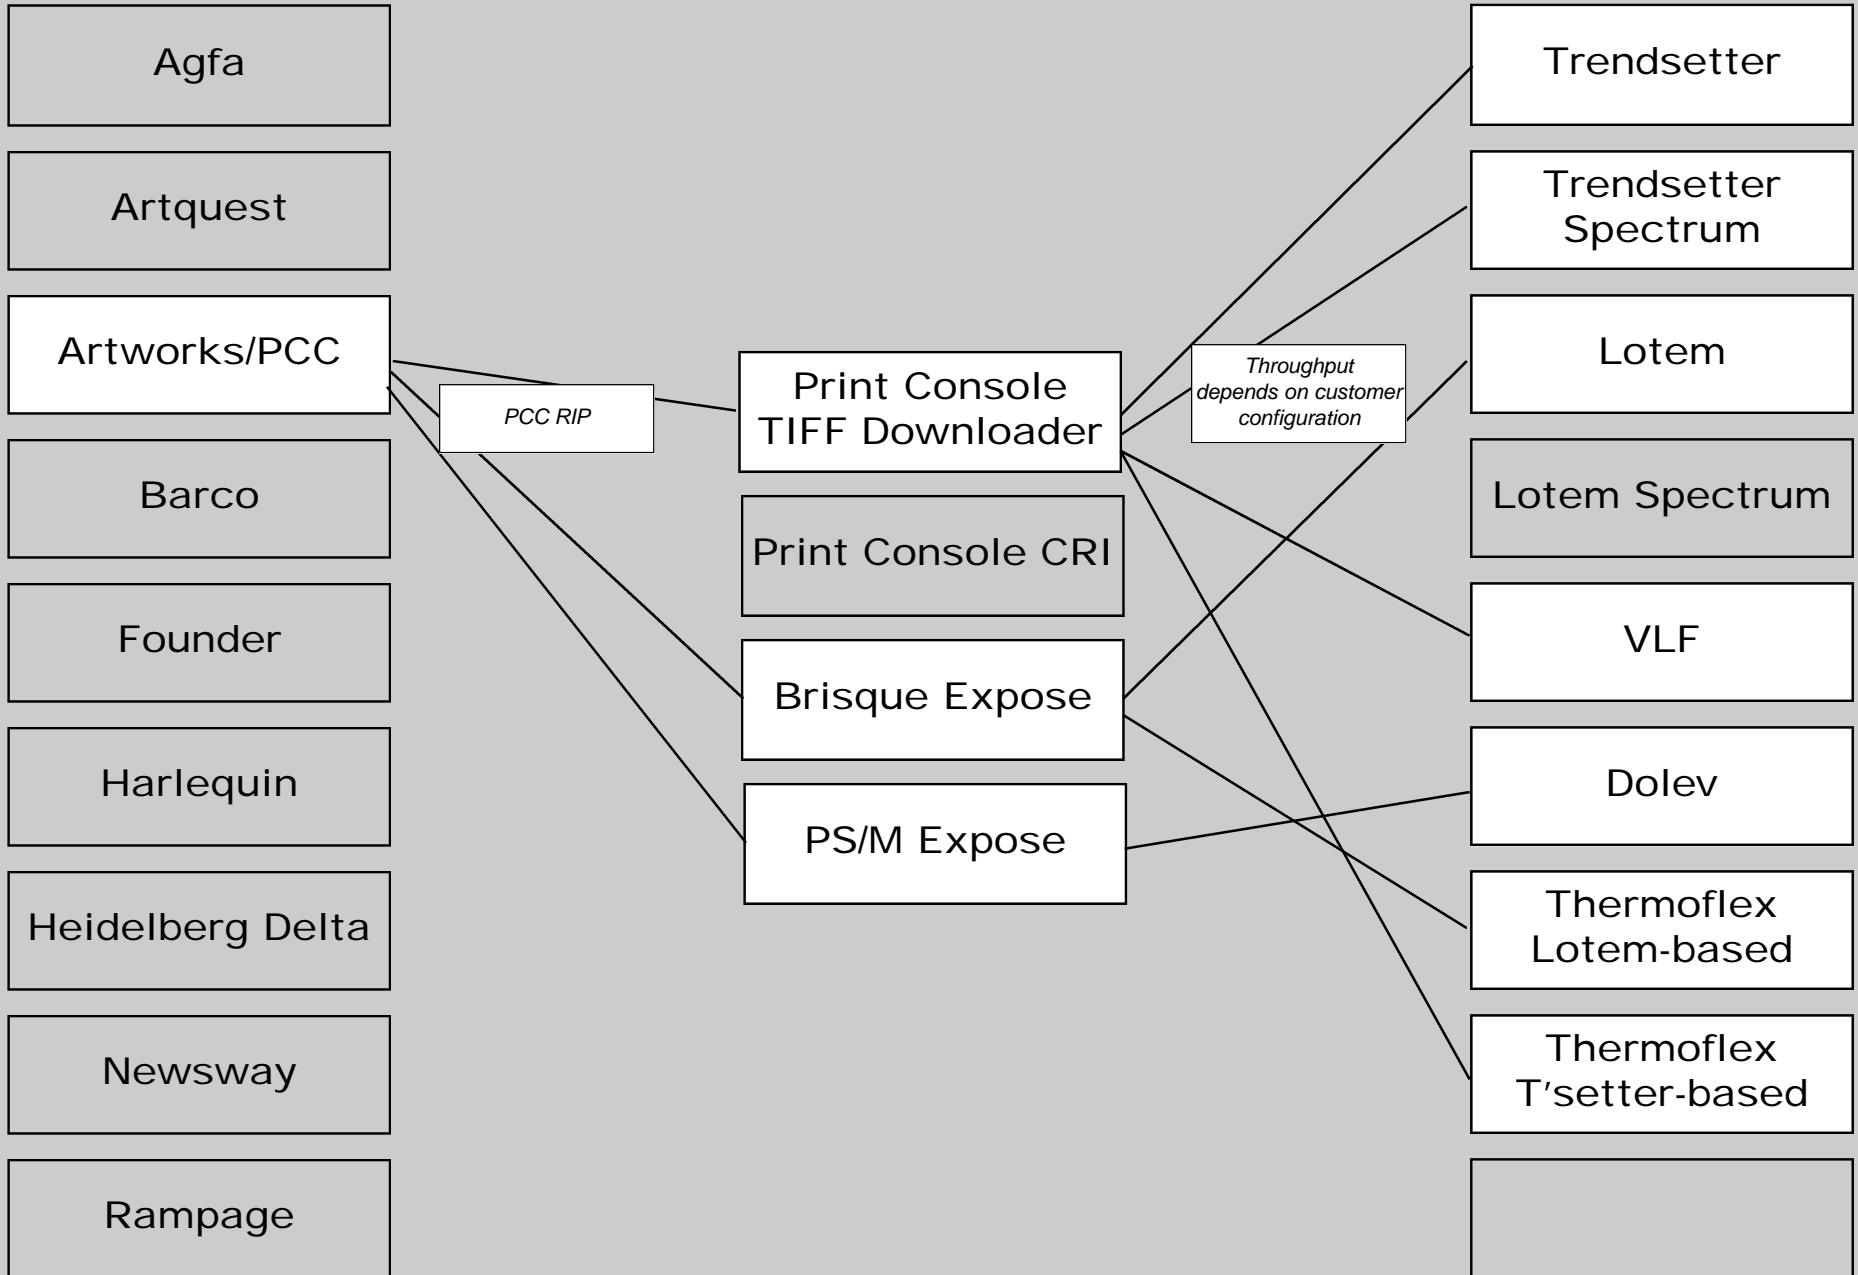

3rd party workflow to Output Devices

3rd party workflow to Output Devices

3rd party workflow to Output Devices

3rd party workflow to Output Devices

3rd party workflow to Output Devices

3rd party workflow to Output Devices

Harlequin refers to any Scriptworks RIP by Harlequin, including Allegro. Allegro has some advantages over third party RIPs.

3rd party workflow to Output Devices

3rd party workflow to Output Devices

3rd party workflow to Output Devices