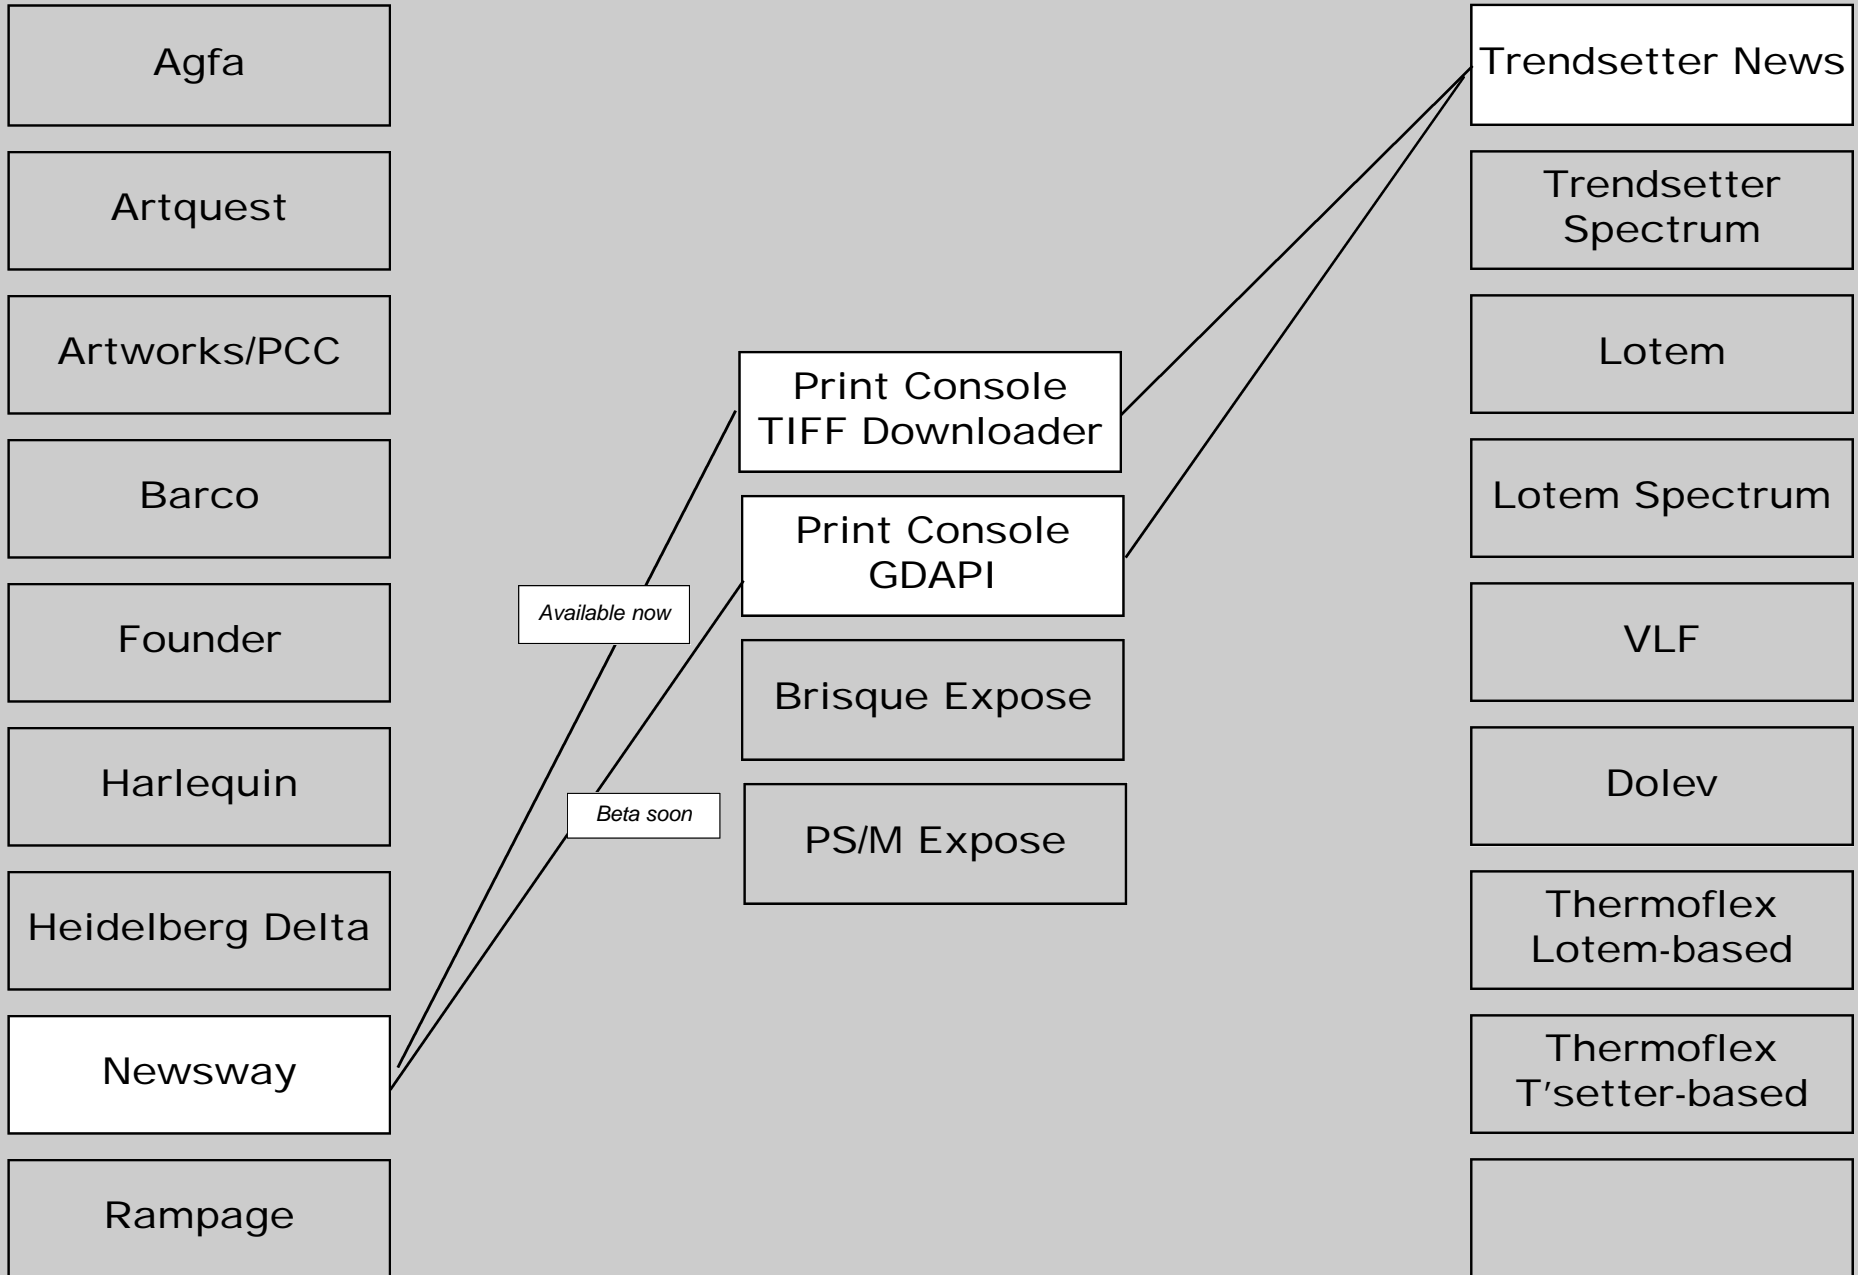

3rd party workflow to Output Devices

3rd party workflow to Output Devices

3rd party workflow to Output Devices

3rd party workflow to Output Devices

3rd party workflow to Output Devices

3rd party workflow to Output Devices

Harlequin refers to any Scriptworks RIP by Harlequin, including Allegro. Allegro has some advantages over third party RIPs.

3rd party workflow to Output Devices

3rd party workflow to Output Devices

3rd party workflow to Output Devices