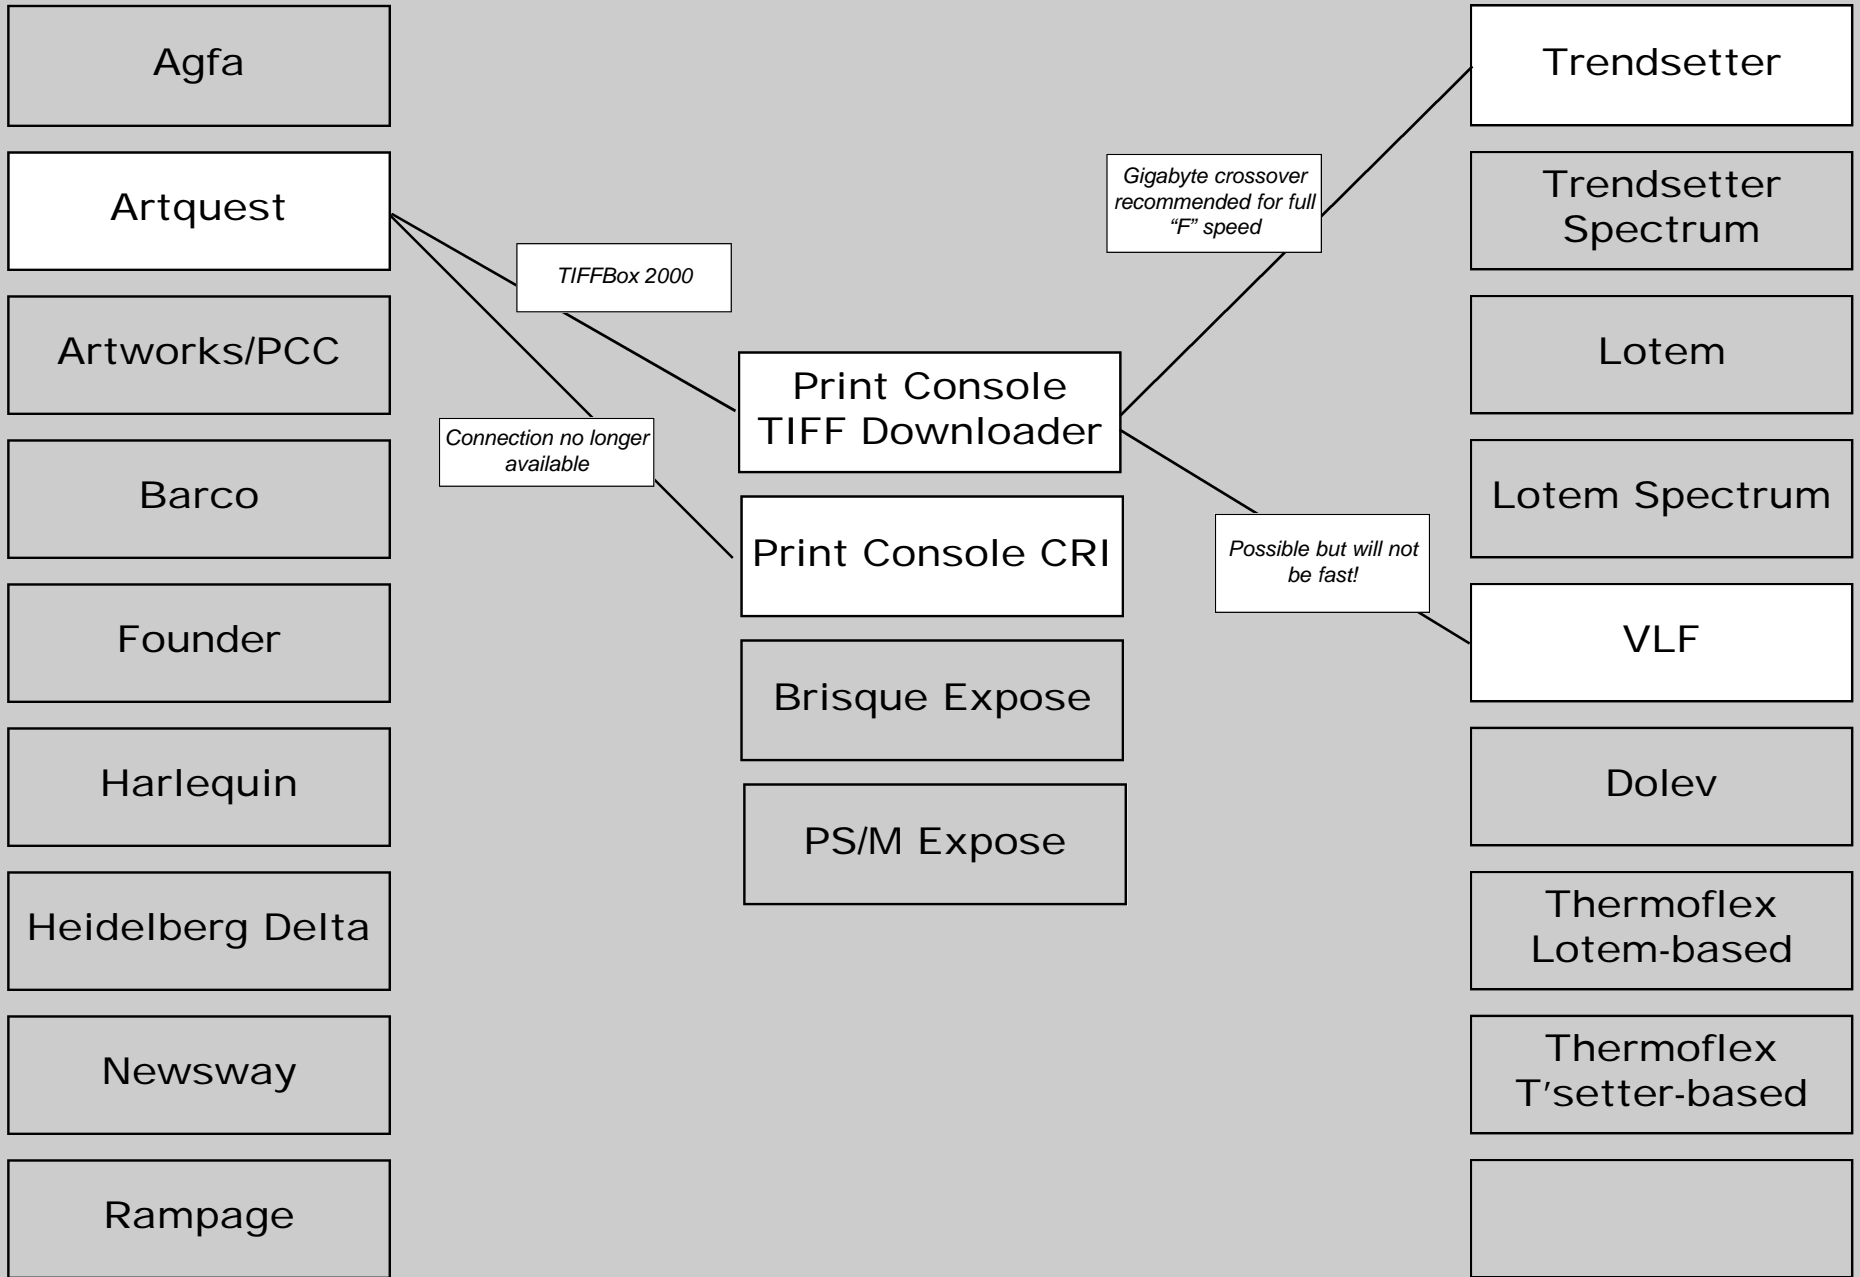

3rd party workflow to Output Devices

3rd party workflow to Output Devices

3rd party workflow to Output Devices

3rd party workflow to Output Devices

3rd party workflow to Output Devices

3rd party workflow to Output Devices

Harlequin refers to any Scriptworks RIP by Harlequin, including Allegro. Allegro has some advantages over third party RIPs.

3rd party workflow to Output Devices

3rd party workflow to Output Devices

3rd party workflow to Output Devices