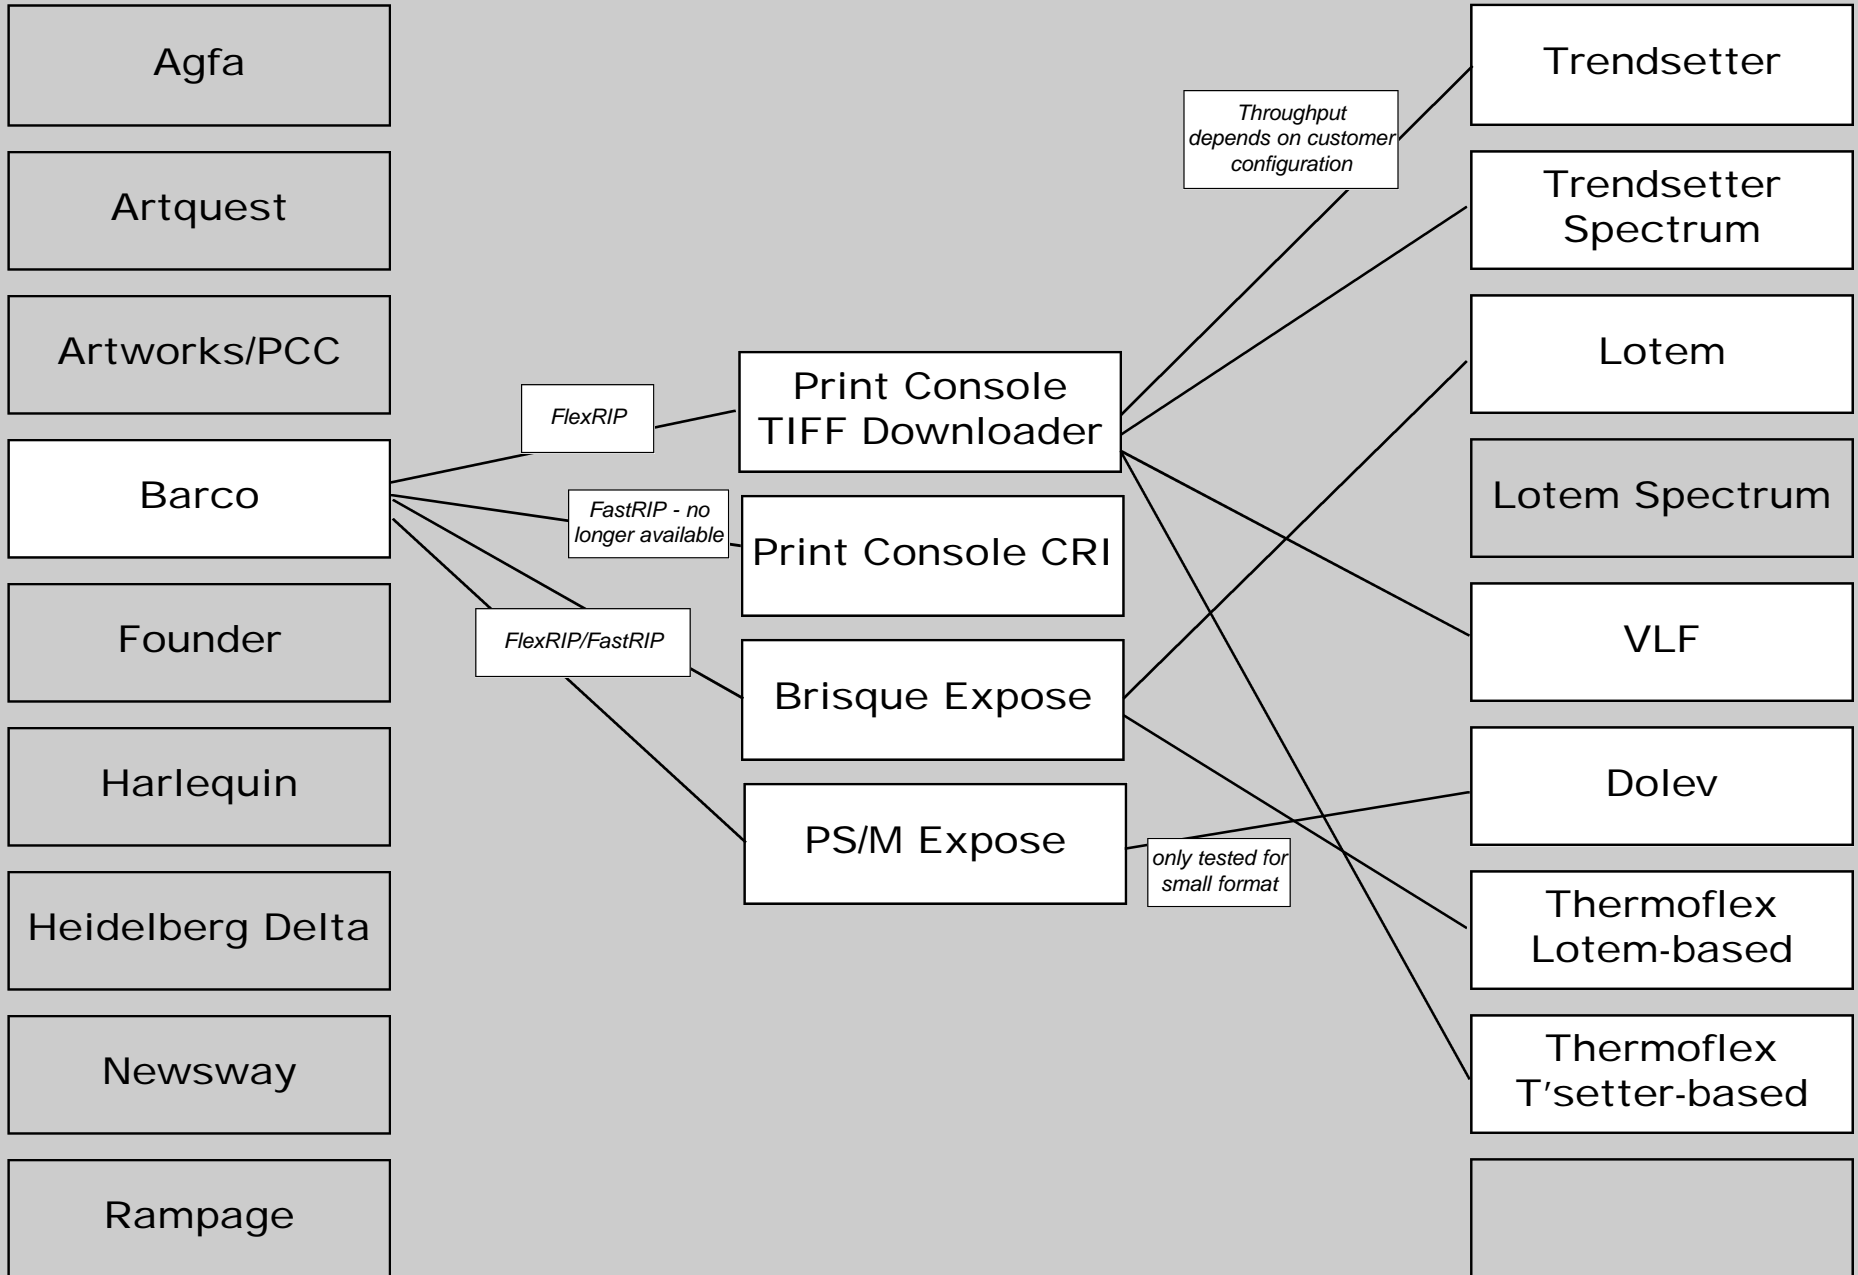

3rd party workflow to Output Devices

3rd party workflow to Output Devices

3rd party workflow to Output Devices

3rd party workflow to Output Devices

3rd party workflow to Output Devices

3rd party workflow to Output Devices

Harlequin refers to any Scriptworks RIP by Harlequin, including Allegro. Allegro has some advantages over third party RIPs.

3rd party workflow to Output Devices

3rd party workflow to Output Devices

3rd party workflow to Output Devices