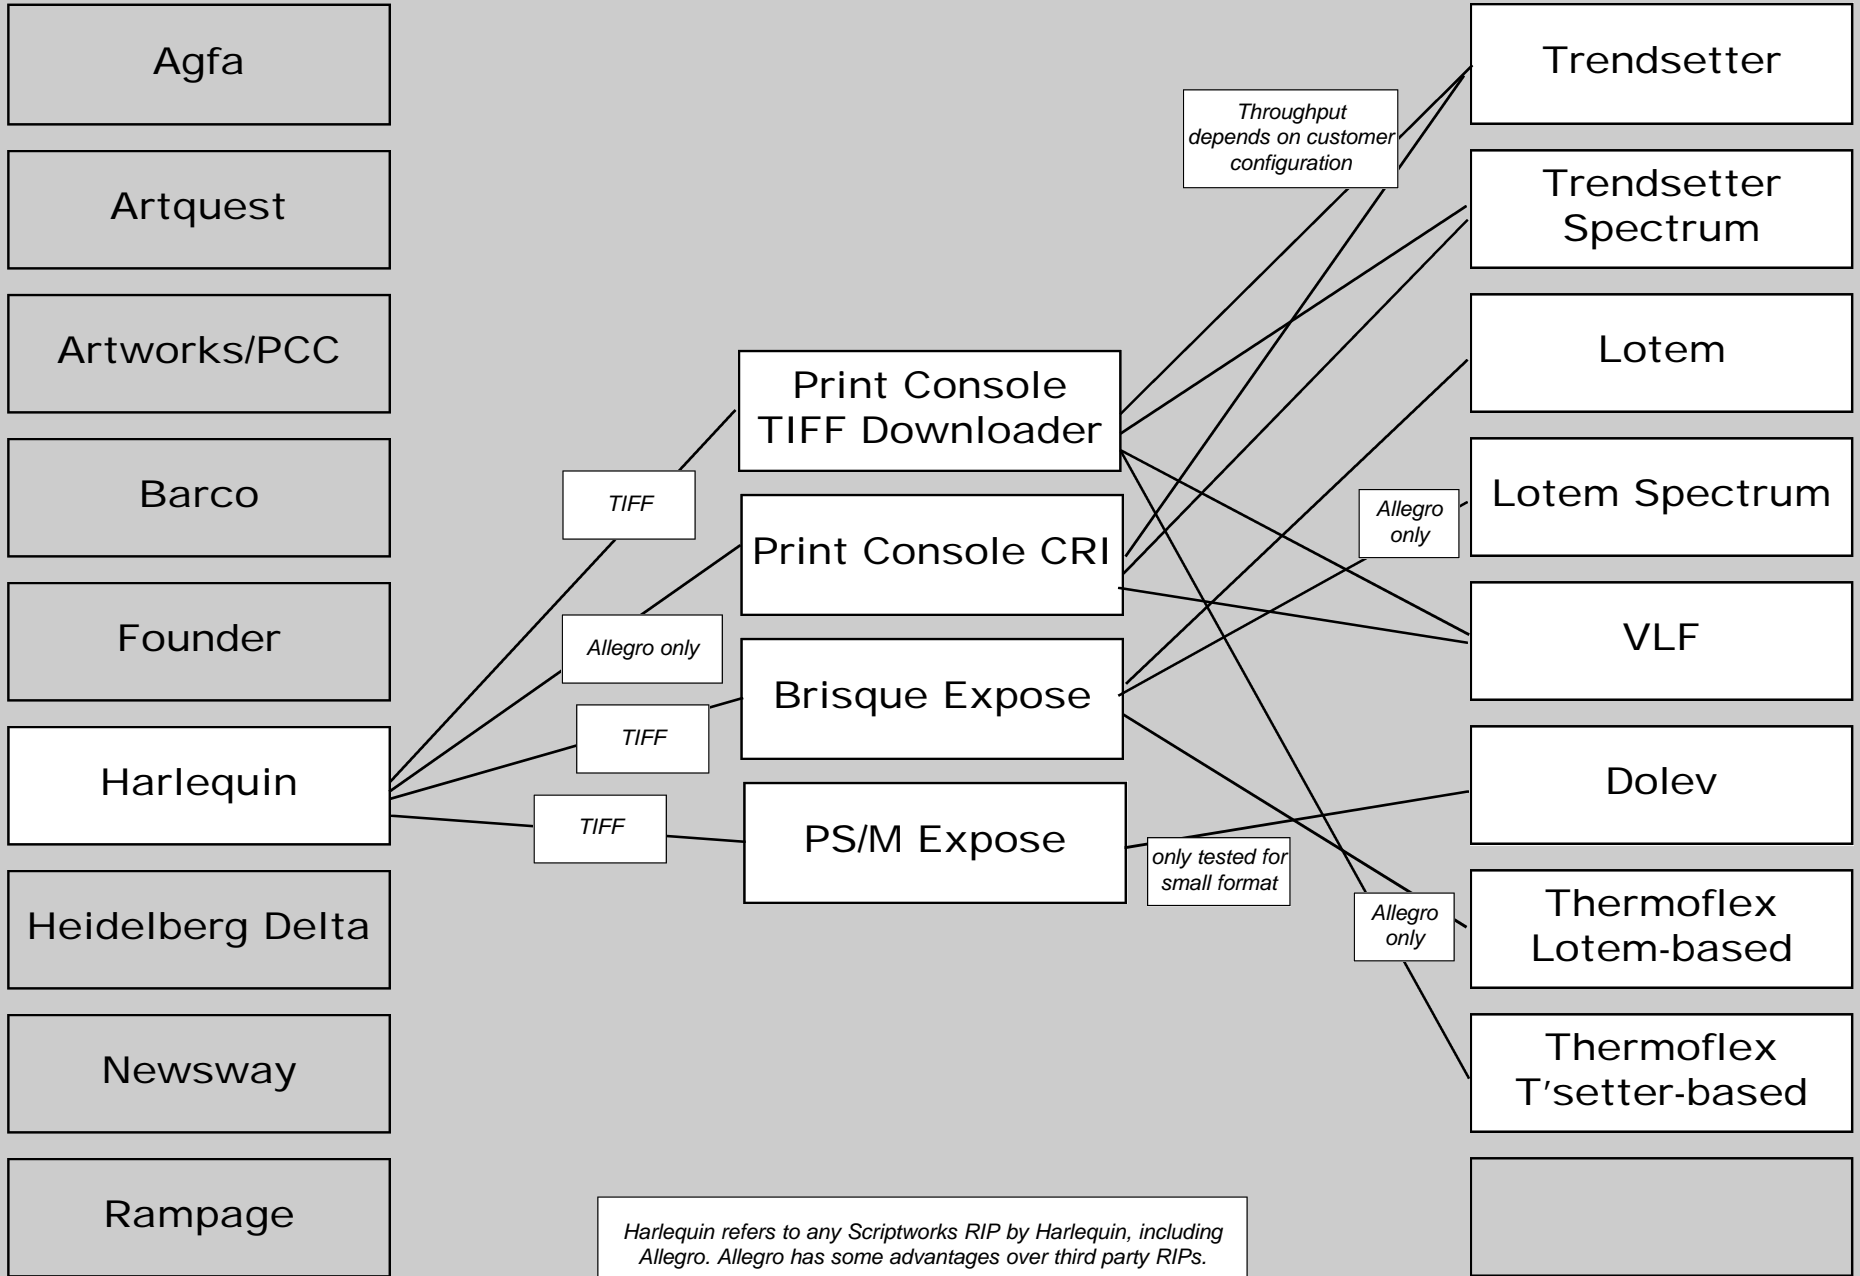

3rd party workflow to Output Devices

3rd party workflow to Output Devices

3rd party workflow to Output Devices

3rd party workflow to Output Devices

3rd party workflow to Output Devices

3rd party workflow to Output Devices

Harlequin refers to any Scriptworks RIP by Harlequin, including Allegro. Allegro has some advantages over third party RIPs.

3rd party workflow to Output Devices

3rd party workflow to Output Devices

3rd party workflow to Output Devices