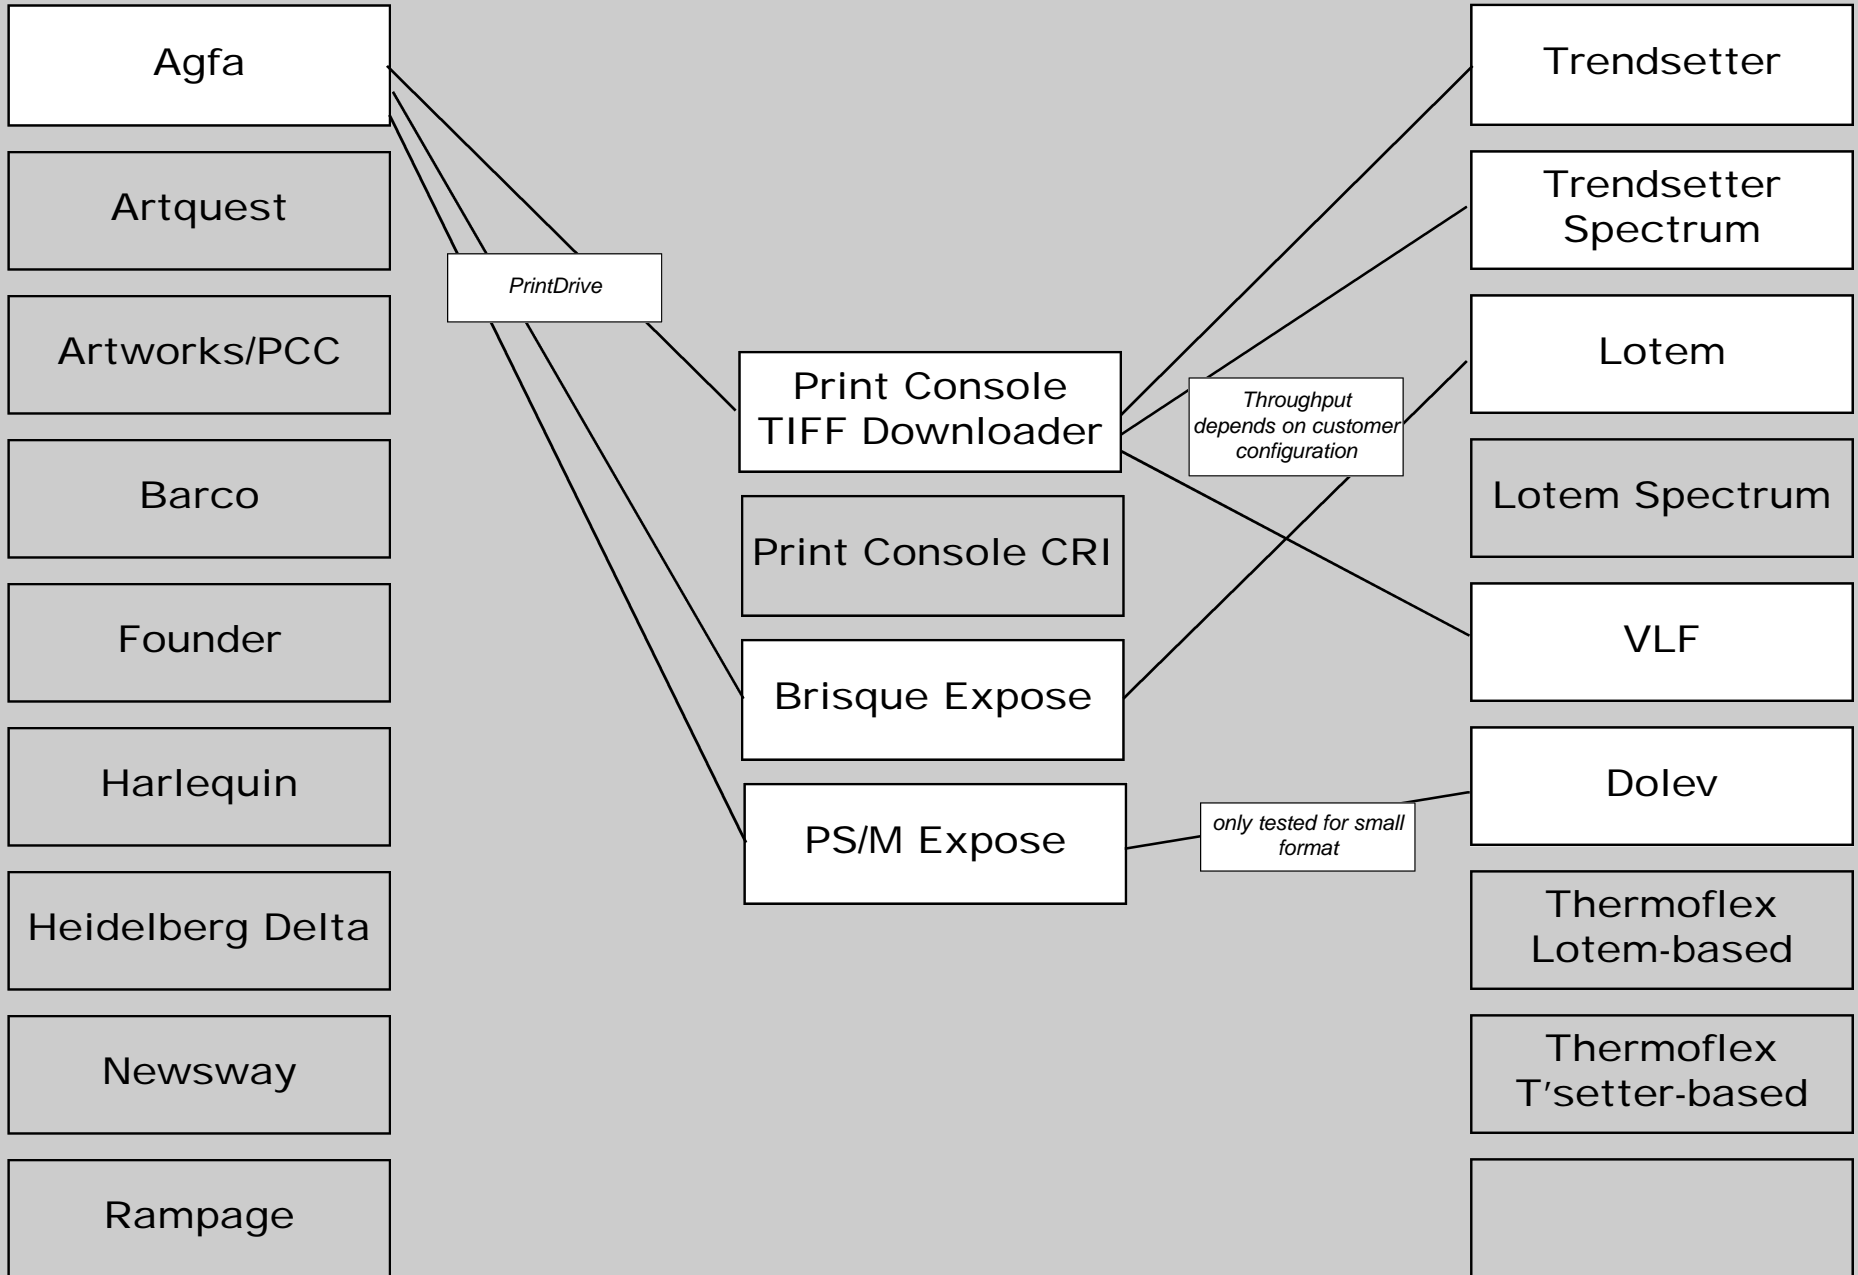

3rd party workflow to Output Devices

3rd party workflow to Output Devices

3rd party workflow to Output Devices

3rd party workflow to Output Devices

3rd party workflow to Output Devices

3rd party workflow to Output Devices

Harlequin refers to any Scriptworks RIP by Harlequin, including Allegro. Allegro has some advantages over third party RIPs.

3rd party workflow to Output Devices

3rd party workflow to Output Devices

3rd party workflow to Output Devices