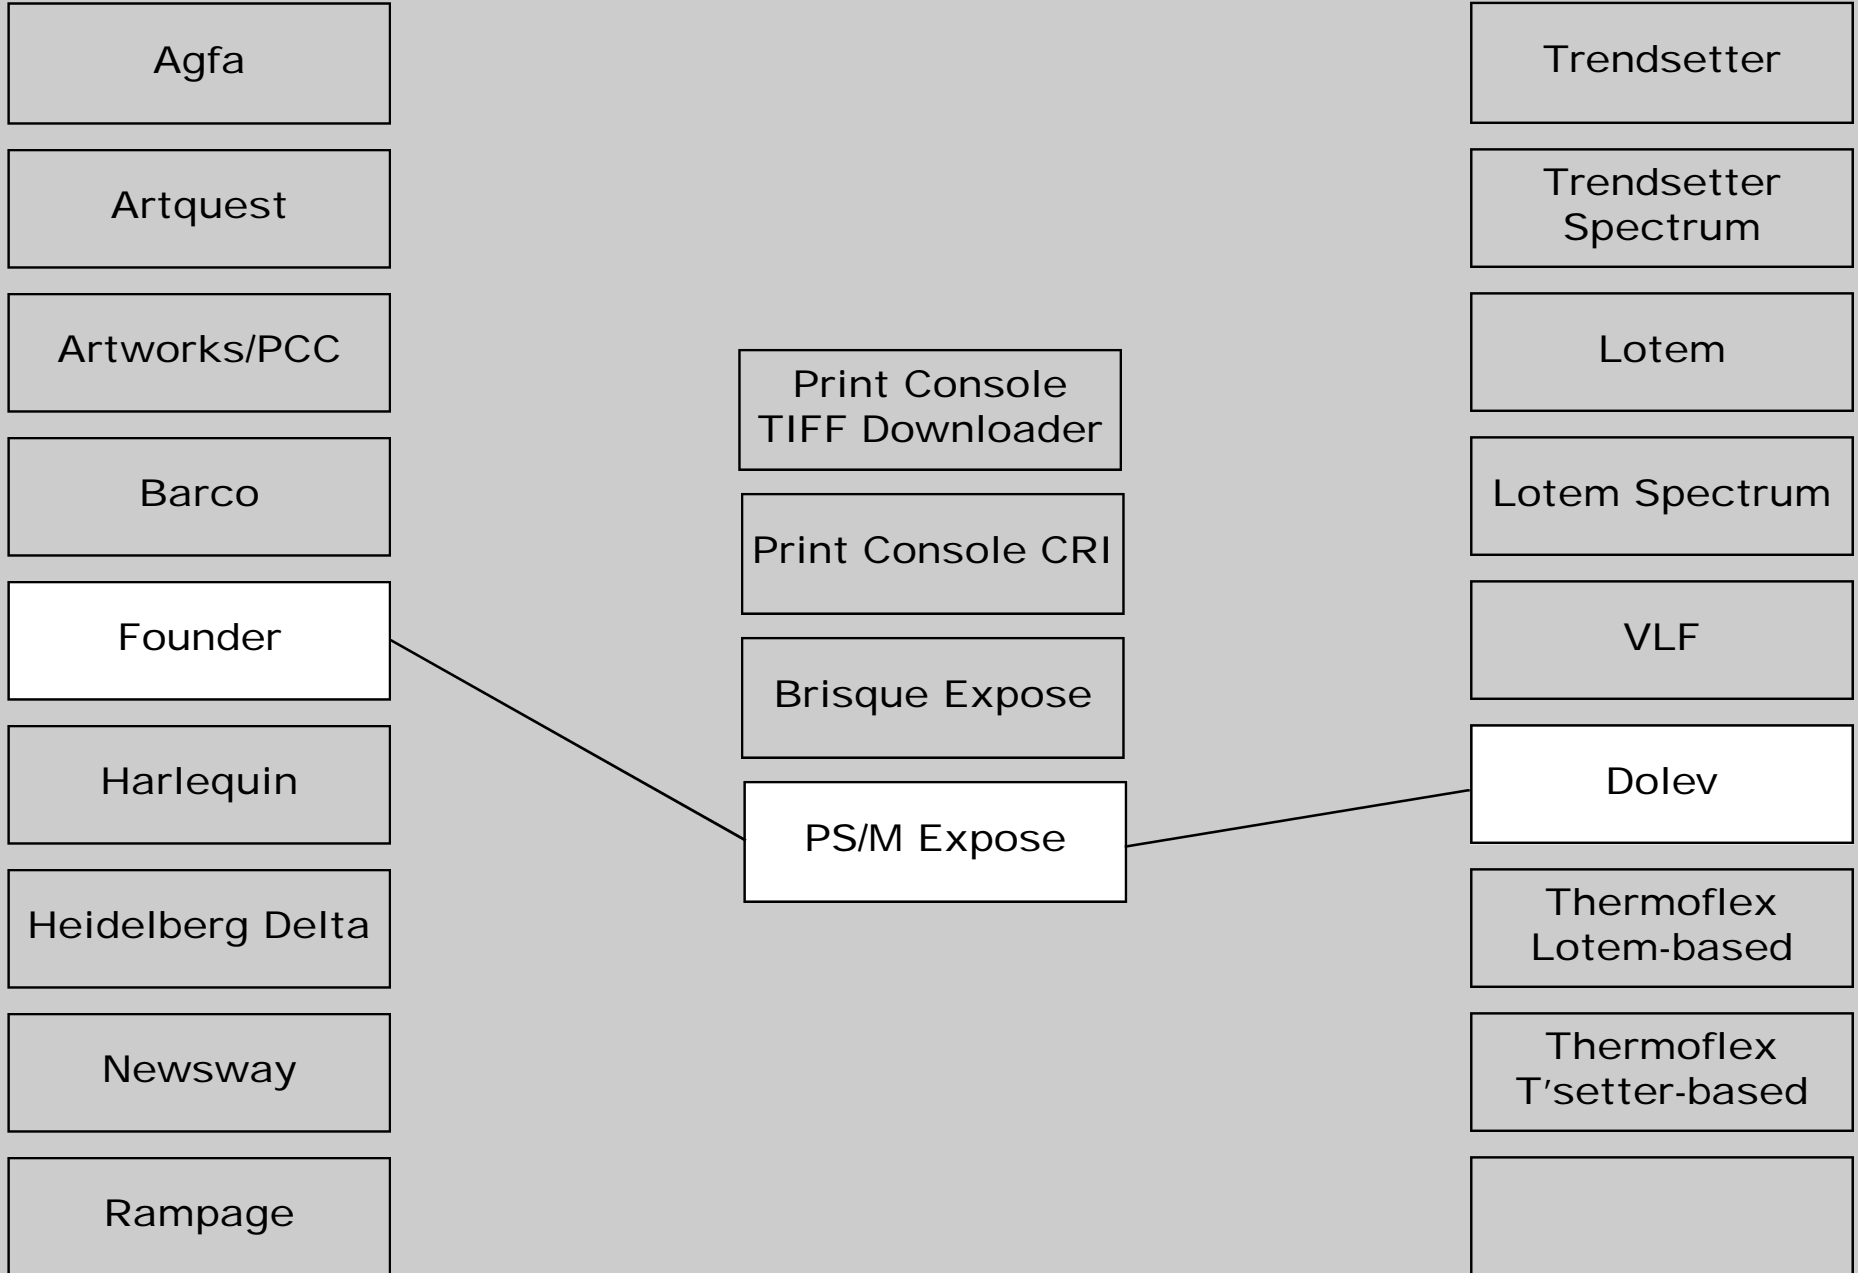

3rd party workflow to Output Devices

3rd party workflow to Output Devices

3rd party workflow to Output Devices

3rd party workflow to Output Devices

3rd party workflow to Output Devices

3rd party workflow to Output Devices

Harlequin refers to any Scriptworks RIP by Harlequin, including Allegro. Allegro has some advantages over third party RIPs.

3rd party workflow to Output Devices

3rd party workflow to Output Devices

3rd party workflow to Output Devices